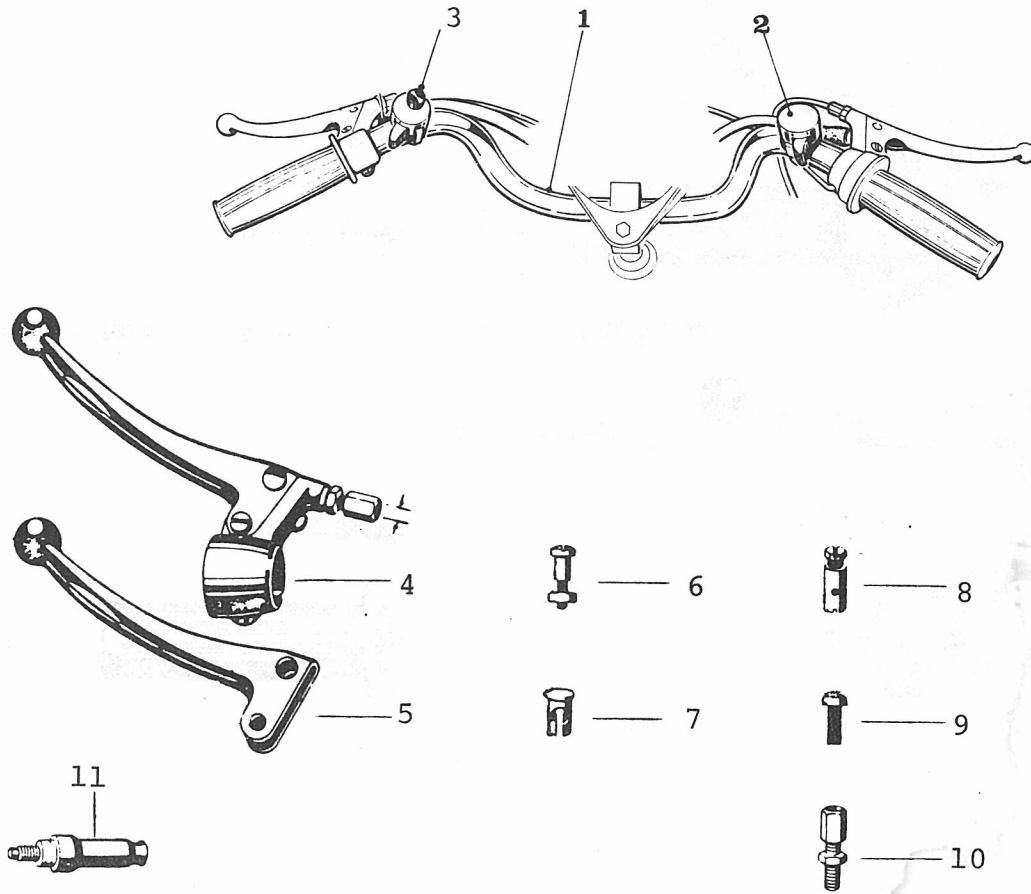

Steering and Front Fork Assembly
Fig. 8 Cont'd.

INDEX	PART NUMBER	QTY ASSY	DESCRIPTION
1	13305-00-000	1	Handlebar
2	61398	1	Engine ON/OFF Switch
3	61397	1	Horn Switch
4	61395	1	LH Handgrip Complete
5	13301-00-000	1	LH Brake Lever
6	13400-00-000	2	Pivot Bolt with Nut
7	13500-00-000	1	Cable End
8	61365	2	Cable End (Front and Rear)
9	13009-00-000	1	Screw
10	13317-00-000	2	Adjuster
11	61396	2	Stoplight Switch