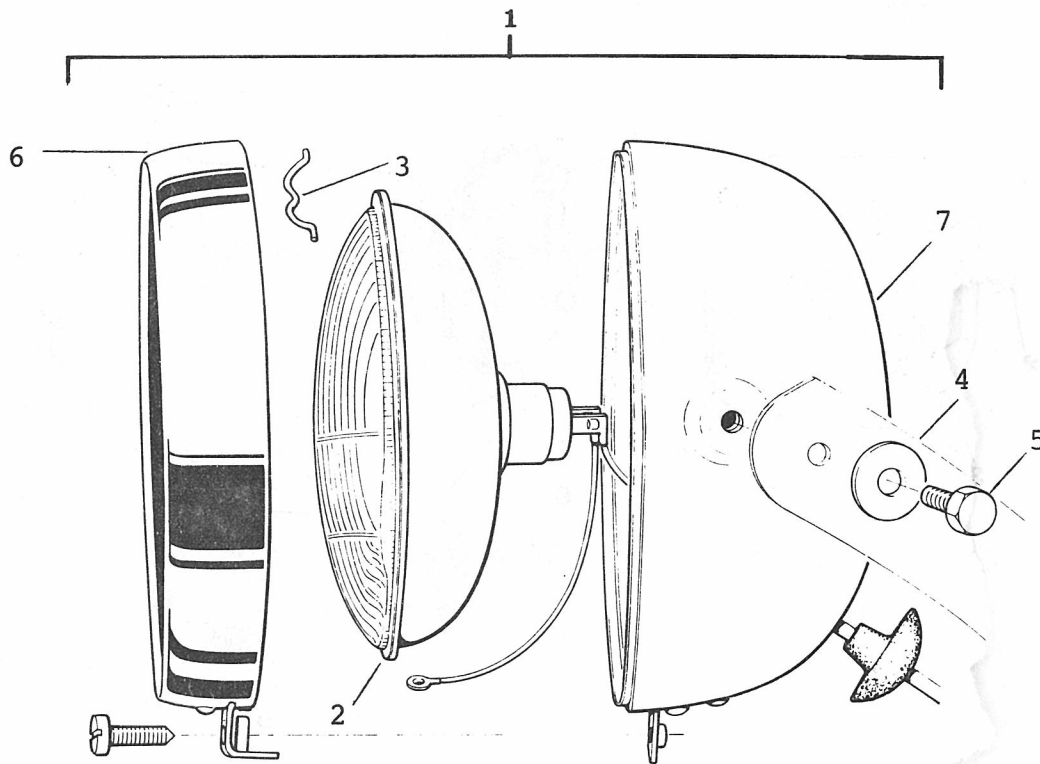

Rear Wheel
Fig. 15

INDEX	PART NUMBER	QTY ASSY	DESCRIPTION
HEADLAMPS MANUFACTURED BY C.E.V.			
1	61393	1	Headlight Complete
2	13355-00-000	1	Sealed Beam
3	14940-00-000	4	Headlamp Clip
4	60027	2	Washer
5	60415	2	Bolt
6			Not Available
7			Not Available
HEADLAMPS MANUFACTURED BY LUXOR			
1	61431	1	Headlight Complete
2	13355-00-000	1	Sealed Beam
3	14940	4	Headlamp Clip
4	00137	2	Washer
5	18324	2	Bolt
6	53433	1	Headlamp Bezel
7			Not Available