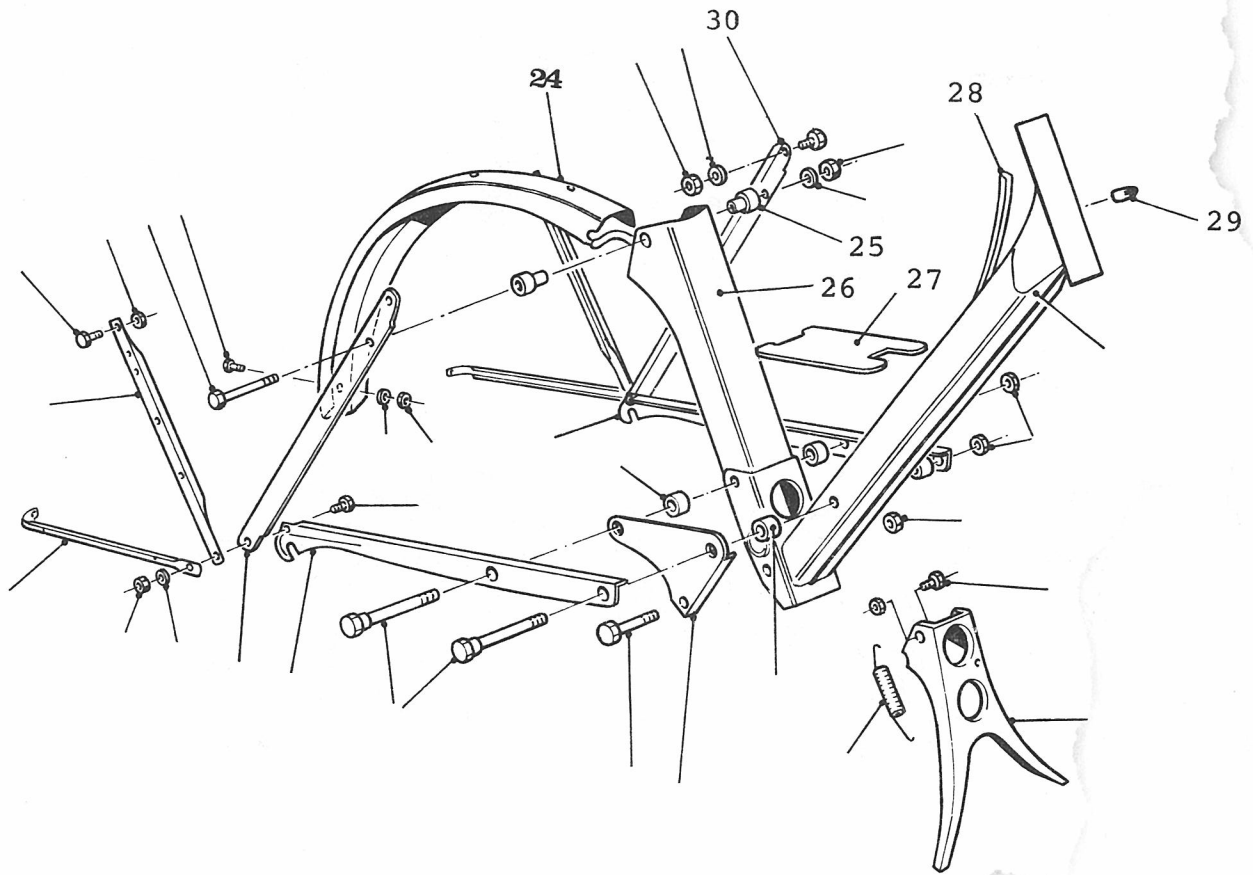

Main Frame
Fig. 7 Cont'd.

INDEX	PART NUMBER	QTY ASSY	DESCRIPTION
24	11910-03-000	1	Rear Mudguard (No license plate bracket) - Orange
24	60989	1	Rear Mudguard (No license plate bracket) - Yellow
24	60991	1	Rear Mudguard (No license plate bracket) - Black
24	60993	1	Rear Mudguard (No license plate bracket) - Blue
25	60936	2	Spacer
26	11555-03-000	1	Seat Mounting - Orange
26	11555-04-000	1	Seat Mounting - Yellow
26	60883	1	Seat Mounting - Black
26	11555-19-000	1	Seat Mounting - Blue
27	60897	1	Foot Rest - Grey
28	60893	1	Frame Moulding
29	60755	1	Wire Guide
30	60887	1	Luggage Carrier Support, LH - Orange
30	11557-04-000	1	Luggage Carrier Support, LH - Yellow
30	60888	1	Luggage Carrier Support, LH - Black
30	60889	1	Luggage Carrier Support, LH - Blue

Main Frame
Fig. 7 Cont'd.