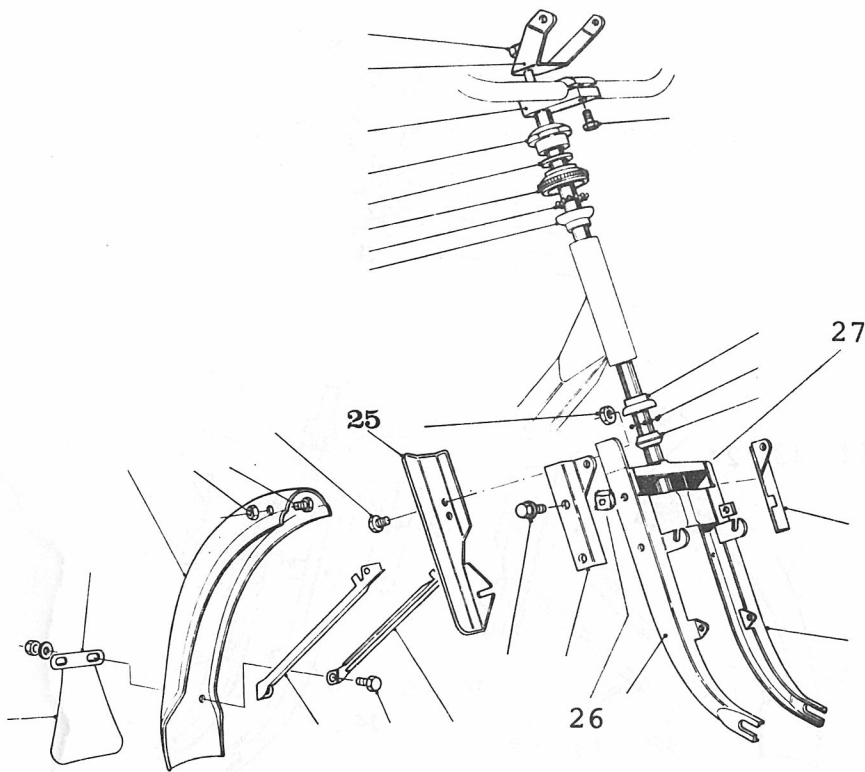

Steering and Front Fork Assembly
Fig. 8 Cont'd.

INDEX	PART NUMBER	QTY ASSY	DESCRIPTION
25	60538	1	Engine Shield - Orange
25	60539	1	Engine Shield - Yellow
25	60540	1	Engine Shield - Black
25	60543	1	Engine Shield - Blue
26	11661-00-000	2	Square Nut
27	61334	1	Front Fork Complete - Orange
27	61335	1	Front Fork Complete - Yellow
27	61336	1	Front Fork Complete - Black
27	61338	1	Front Fork Complete - Blue