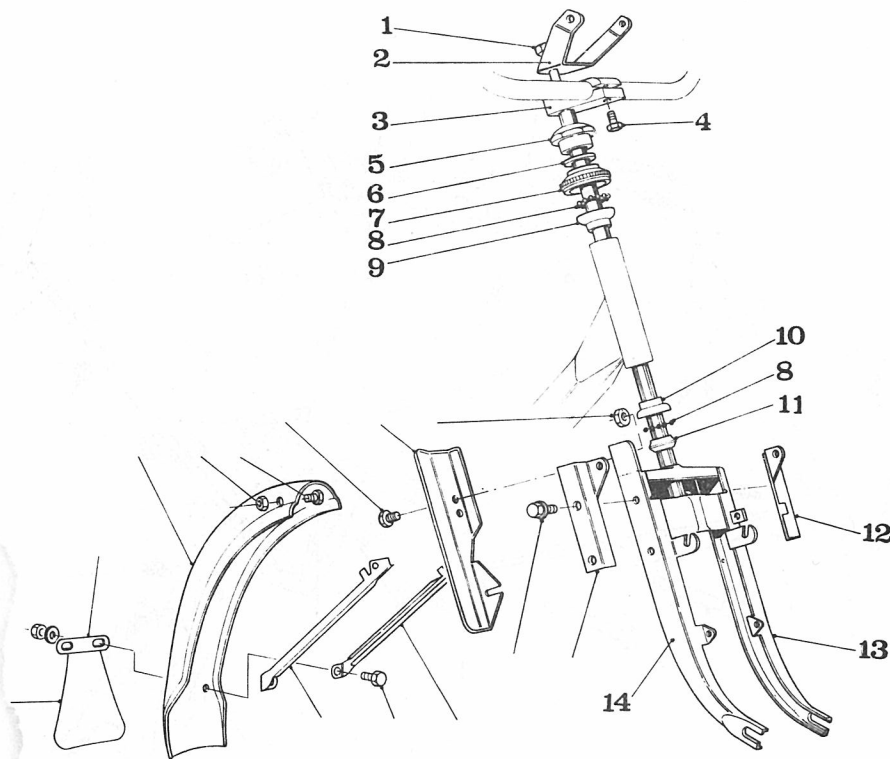

INDEX	PART NUMBER	QTY ASSY	DESCRIPTION
1	61765	1	Expander Bolt - Complete
2	61220	1	Headlamp Bracket - Orange
2	61221	1	Headlamp Bracket - Yellow
2	12139-05-000	1	Headlamp Bracket - Black
2	61222	1	Headlamp Bracket - Blue
3	13298-00-000	1	Handlebar Support
4	61447	1	Screw - Handlebar
5	61007	1	Nut
6	61242	1	Washer
7	61006	1	Threaded Seat
8	60937	2	Fork Bearing
9	60411	1	Head Tube Top Bearing Cup
10	60410	1	Head Tube Bottom Bearing Cup
11	61003	1	Cone - Fork
12	61350	1	Engine Crank Support Plate, Left - Orange
12	61351	1	Engine Crank Support Plate, Left - Yellow
12	61352	1	Engine Crank Support Plate, Left - Black
12	61353	1	Engine Crank Support Plate, Left - Blue
13	60521	1	Front Fork Blade, LH - Orange
13	60522	1	Front Fork Blade, LH - Yellow
13	60523	1	Front Fork Blade, LH - Black
13	60524	1	Front Fork Blade, LH - Blue
14	60517	1	Front Fork Blade, RH - Orange
14	60518	1	Front Fork Blade, RH - Yellow