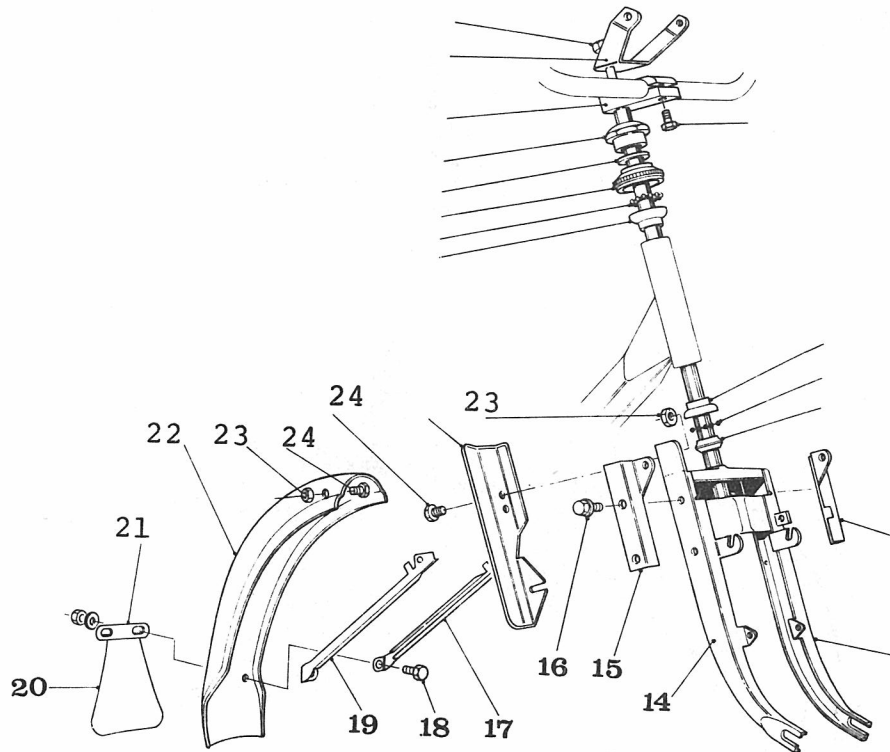

Steering and Front Fork Assembly
Fig. 8

INDEX	PART NUMBER	QTY ASSY	DESCRIPTION
14	60519	1	Front Fork Blade, RH - Black
14	60520	1	Front Fork Blade, RH - Blue
15	61321	1	Engine Crank Support Plate, Right - Orange
15	61322	1	Engine Crank Support Plate, Right - Yellow
15	61323	1	Engine Crank Support Plate, Right - Black
15	61324	1	Engine Crank Support Plate, Right - Blue
16	61209	4	Bolt
17	60532	1	Front Mudguard Support, LH - Orange
17	60533	1	Front Mudguard Support, LH - Yellow
17	60534	1	Front Mudguard Support, LH - Black
17	60536	1	Front Mudguard Support, LH - Blue
18	60418	2	Bolt
19	60526	1	Front Mudguard Support, RH - Orange
19	60527	1	Front Mudguard Support, RH - Yellow
19	60528	1	Front Mudguard Support, RH - Black
19	60530	1	Front Mudguard Support, RH - Blue
20	60448	1	Splash Guard - Black
21	61010	1	Splash Guard Clamp
22	11941-03-000	1	Front Mudguard - Orange
22	11941-04-000	1	Front Mudguard - Yellow
22	61008	1	Front Mudguard - Black
22	11941-19-000	1	Front Mudguard - Blue
23	60001	3	Nut D6 - H4
24	60056	3	Bolt