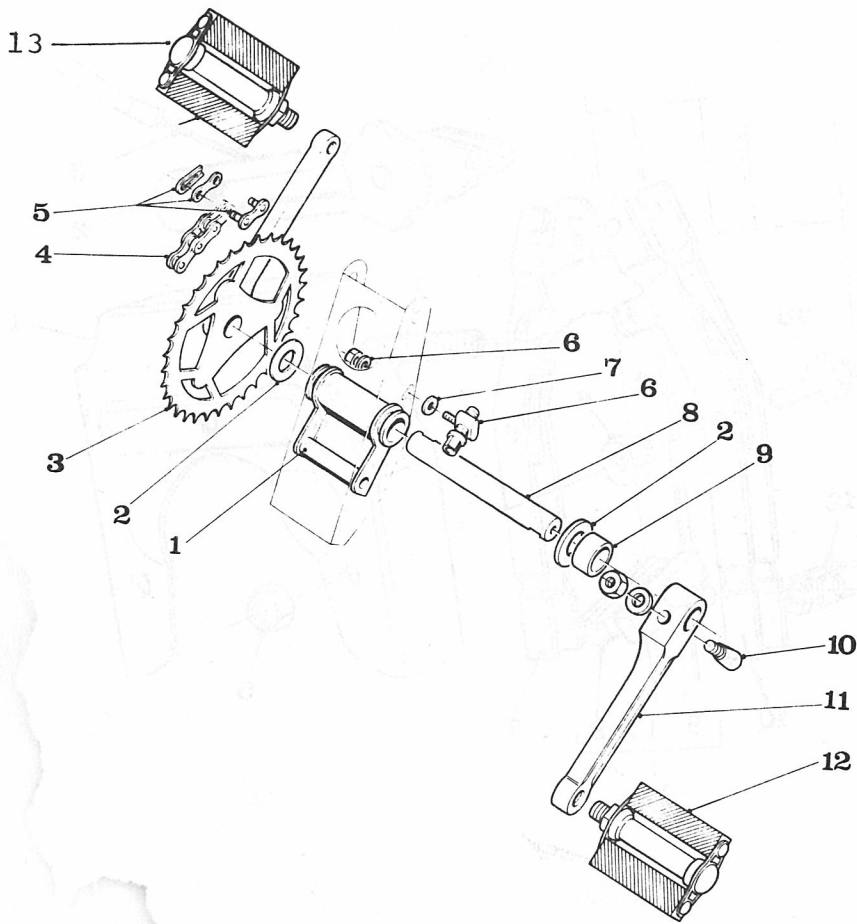

Front Brake Assembly
Fig. 10

INDEX	PART NUMBER	QTY ASSY	DESCRIPTION
1	61307	1	Crank Reinforcement
2	60485	2	Washer
3	60965	1	Crank Sprocket Wheel
4	60966	1	Chain - 83 Links
5	60072	1	Quick Linck
6	61371	1	Cable End
7	60455	1	Washer
8	60465	1	Crank Spindle
9	60476	1	Spacer
10	60061	2	Cotter Pin - Complete
11	60905	1	Left Pedal Crank
12	60063	1	Pedal LH
13	60064	1	Pedal RH