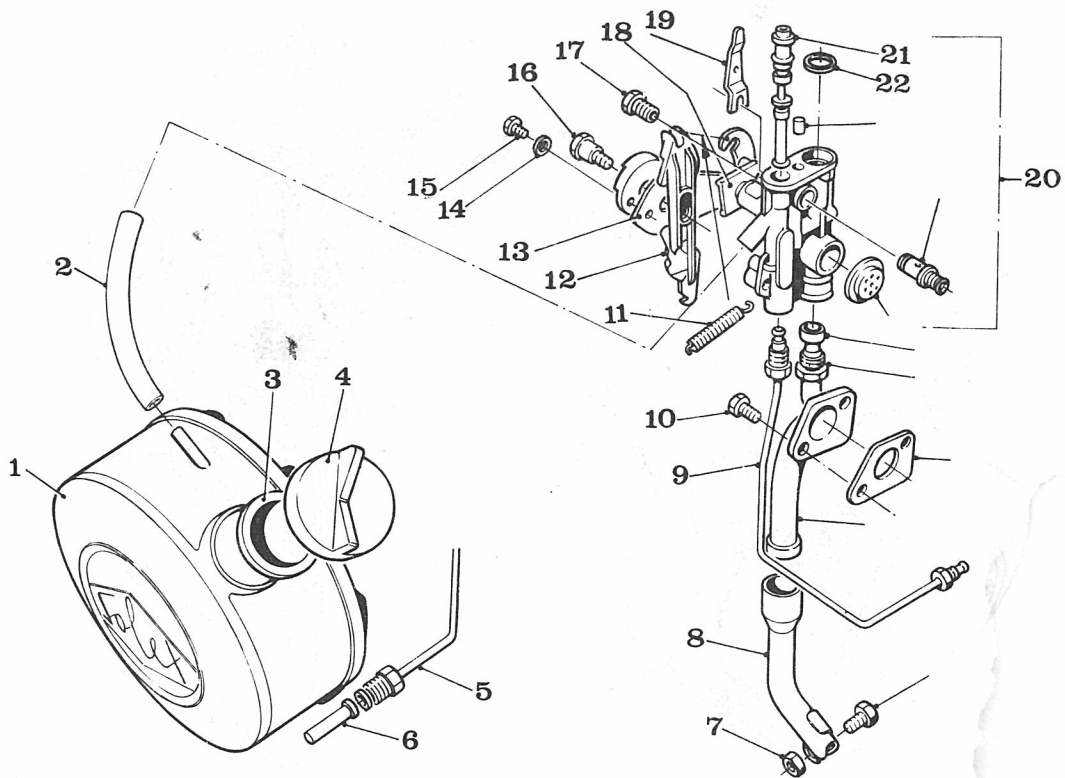

Air Filter and Cylinder
Fig. 4 Cont'd.

INDEX	PART NUMBER	QTY ASSY	DESCRIPTION
1	60918	1	Fuel Tank - Black
1	60919	1	Fuel Tank - White
2	60169	1	Recirculation Pipe
3	60176	1	Fuel Tank Cap Washer
4	61376	1	Fuel Tank Cap - Black
4	61377	1	Fuel Tank Cap - White
5	60976	1	Overflow Pipe
6	61345	1	Gas Filter - Tank
7	60000	1	Nut D6 - H6
8	60753	1	Muffler Exhaust Pipe
9	60964	1	Gas Return Pipe
10	60793	2	Bolt
11	60051	1	Spring
12	60854	1	Cable Bracket
13	60925	1	Throttle Lever
14	60042	1	Washer
15	60037	1	Bolt
16	60856	1	Pulley Axle
17	60183	1	Fuel Jet 28cc
18	60851	1	Throttle Barrel
19	60501	1	Choke Lever
20	60923	1	Carburetor - USA
21	61346	1	Gas Filter - Carburetor
22	60441	1	Air Filter Gasket