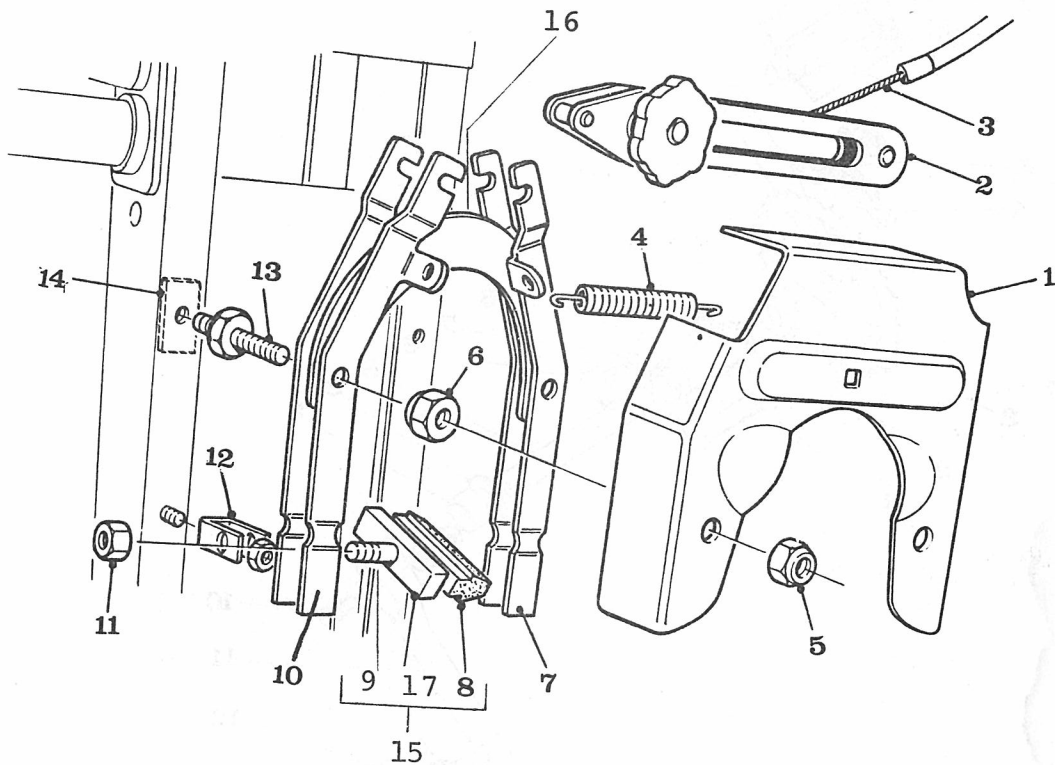

Handlebar and Controls
Fig. 9 Cont'd.

INDEX	PART NUMBER	QTY ASSY	DESCRIPTION
1	60506	1	Brake Mechanism Cover - Orange
1	60507	1	Brake Mechanism Cover - Yellow
1	60508	1	Brake Mechanism Cover - Black
1	60511	1	Brake Mechanism Cover - Blue
2	60423	1	Brake Bar Assembly
3	13306-00-000	1	Front Brake Cable
4	60481	1	Brake Lever Spring
5	60076	2	Nut
6	62169	2	Nut
7	60513	1	Right Brake Arm
8	60070	2	Brake Shoe Block
9	60503	2	Front Brake Bolt
10	60514	1	Left Brake Arm
11	60000	2	Nut D6 - H6
12	60502	2	Front Brake Support
13	62168	2	Brake Stirrup Spindle
14	61386	2	Nut
15	61296	1	Front Brake Pad Assembly
16	60512	1	Brake Assembly Support Plate
17	60504	2	Brake Pad Holder