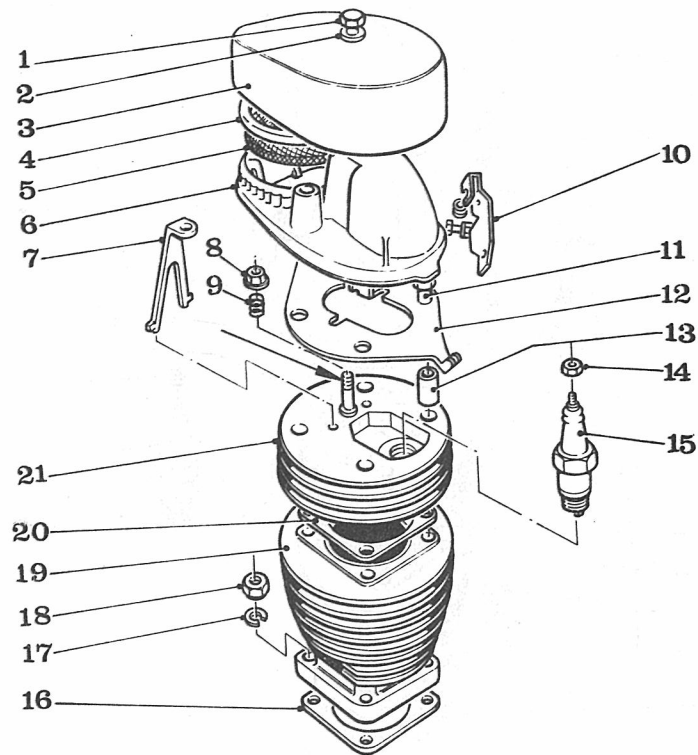

Crankcase Assembly
Fig. 3 Cont'd.

INDEX	PART NUMBER	QTY ASSY	DESCRIPTION
1	60841	1	Bolt
2	60455	1	Washer
3	60835	1	Filter Cover - Orange
3	60836	1	Filter Cover - Yellow
3	60837	1	Filter Cover - Black
3	60839	1	Filter Cover - Blue
4	60759	1	Air Filter Collar
5	60758	1	Air Filter
6	60820	1	Air Filter Body
7	60980	1	Air Filter Cover Support
8	60859	1	Valve Nut
9	60792	1	Spring
10	61263	1	Decompressor Lever
11	60421	4	Cylinderhead Bolt
12	62152	1	Cylinderhead Plate
13	60786	4	Spacer
14	60848	1	Spark Plug Nut
15	01547	1	Spark Plug
16	60016	1	Cylinder Gasket
17	61361	4	Washer
18	60000	4	Nut D6 - H6
19	60496	1	Cylinder
20	60437	1	Cylinderhead Gasket
21	60821	1	Cylinderhead

Air Filter and Cylinder
Fig. 4