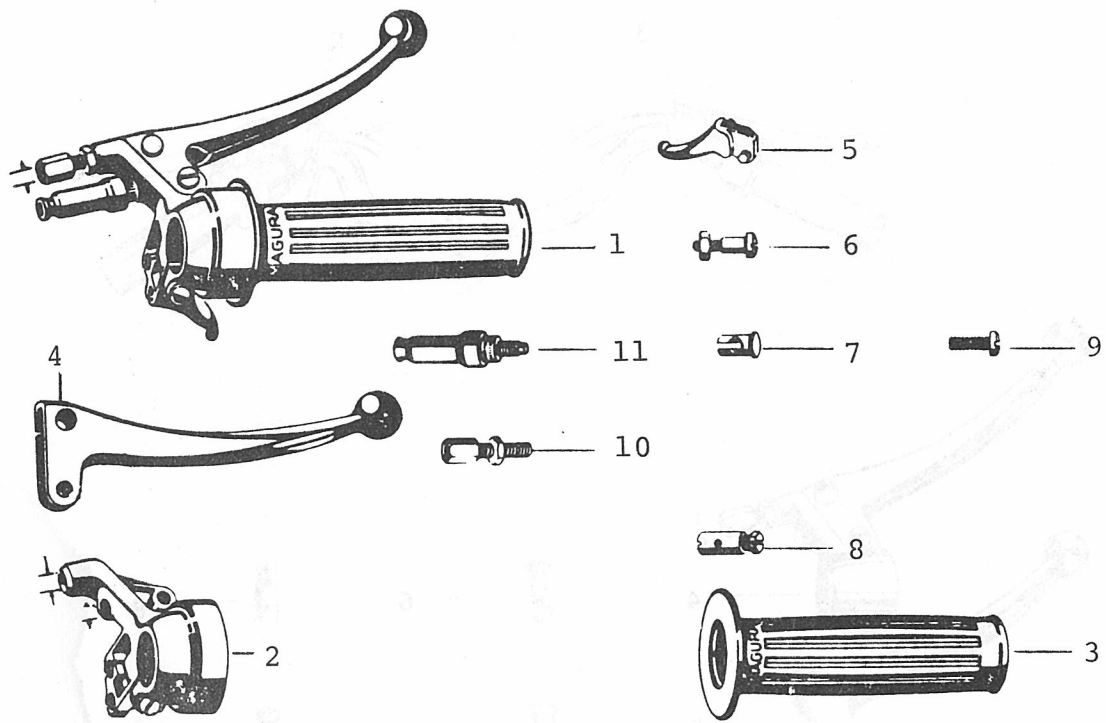

Handlebar and Controls
Fig. 9

INDEX	PART NUMBER	QTY ASSY	DESCRIPTION
1	61394	1	RH Handgrip Complete
2	13304-00-000	1	RH Handgrip Body
3	13315-00-000	1	Rubber Grip
4	13364-00-000	1	Lever (RH)
5	13365-00-000	1	Decompressor Lever
6	13400-00-000	2	Pivot Bolt with Nut
7	13500-00-000	1	Cable End
8	61365	2	Cable End (Front and Rear)
9	13009-00-000	1	Screw
10	13317-00-000	1	Adjuster
11	61396	2	Stoplight Switch