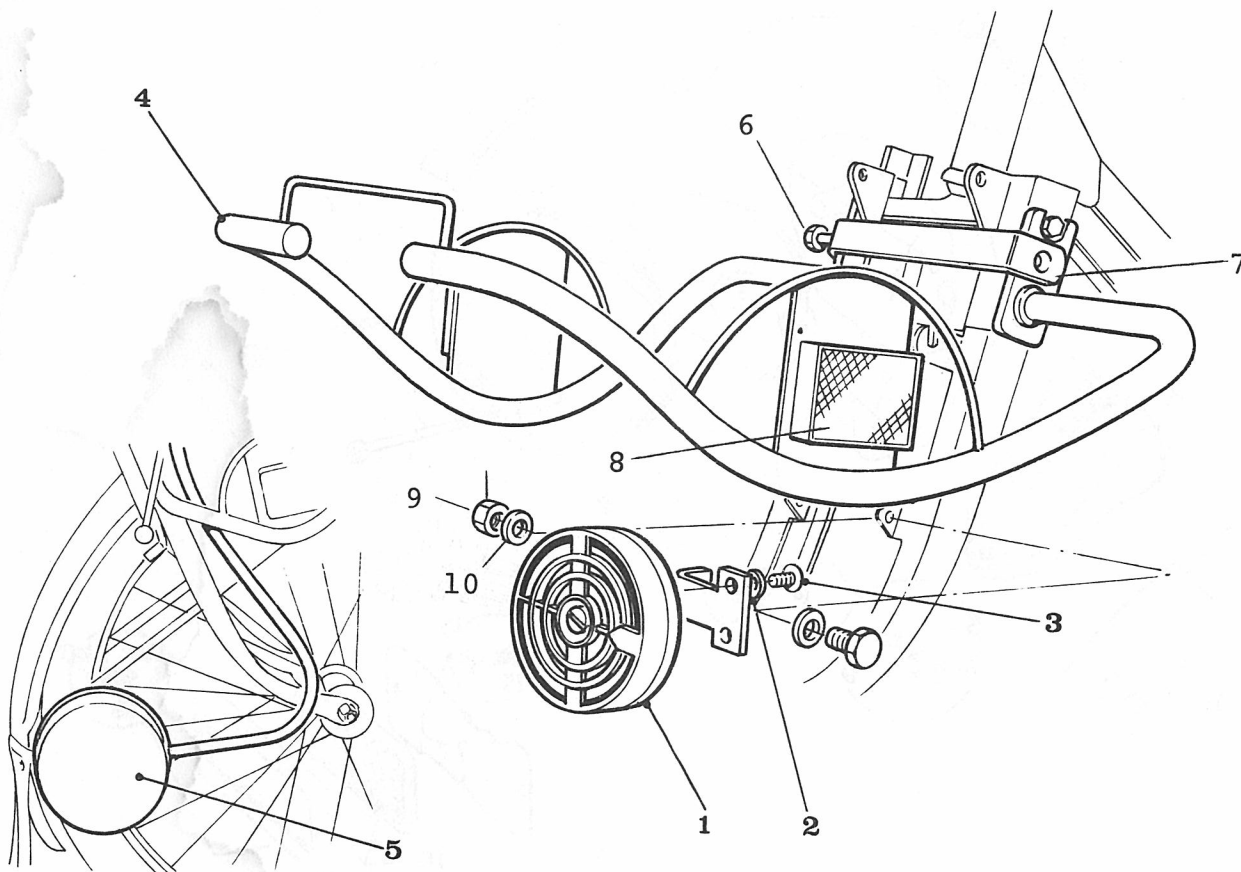

INDEX	PART NUMBER	QTY ASSY	DESCRIPTION
1	61816	1	Horn
2	60019	2	Washer
3	60044	2	Bolt
4	61399	1	Engine Guard Rail
5	60753	1	Muffler
6	61406	1	Bolt (Guard Rail Clamp)
7	61449	1	Clamp
8	53439	2	Reflector
9	60001	1	Nut
10	60056	1	Bolt

Engine Guard Rail and Muffler
Fig. 18