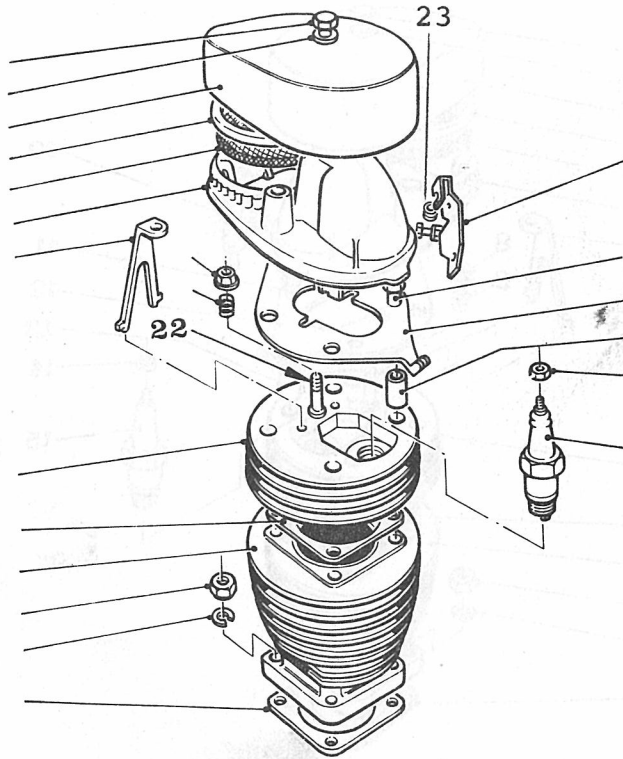

INDEX	PART NUMBER	QTY ASSY	DESCRIPTION
22	60858	1	Valve
23	60463	1	Spring
	61013		Engine Gasket Kit (4 gaskets) (Not Illustrated)