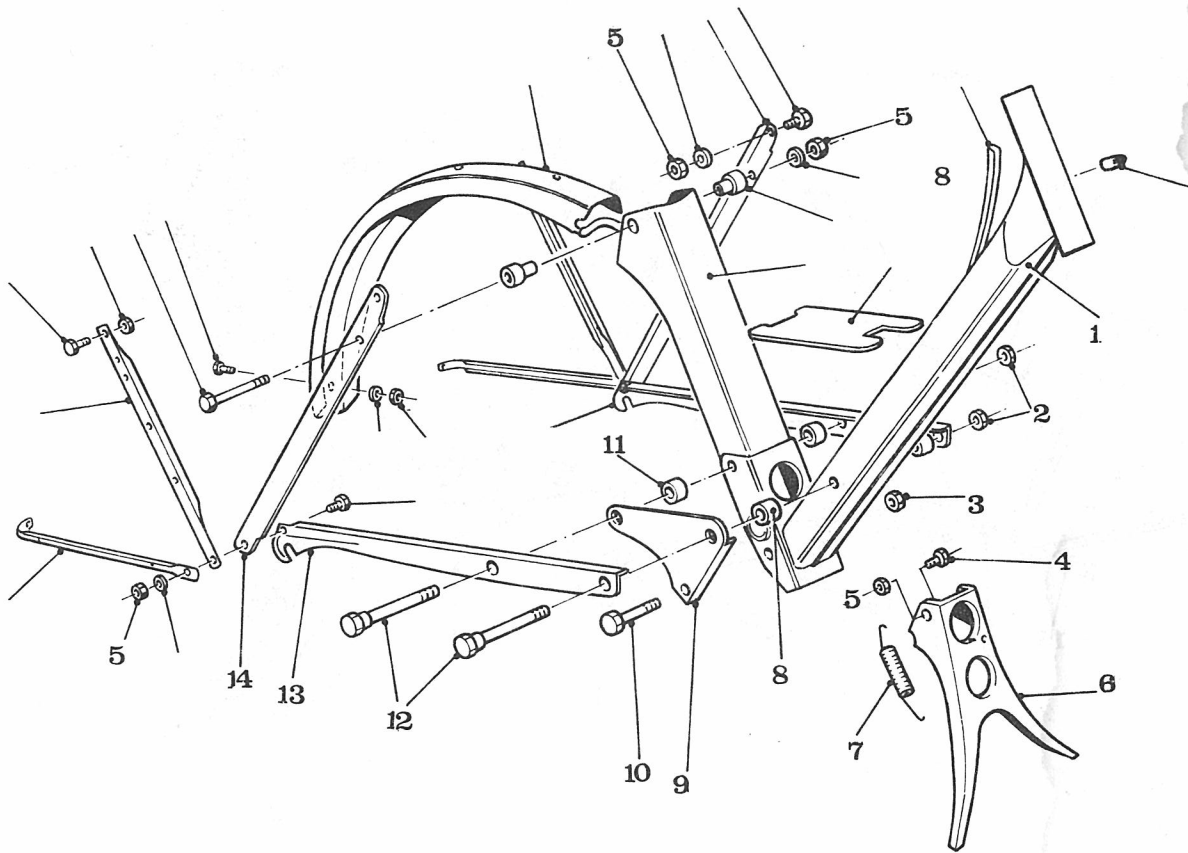

Engine Supports
Fig. 6 Cont'd.

INDEX	PART NUMBER	QTY ASSY	DESCRIPTION
1	12695-03-000	1	Complete Frame - Orange
1	12695-04-000	1	Complete Frame - Yellow
1	61300	1	Complete Frame - Black
1	12695-19-000	1	Complete Frame - Blue
2	60473	2	Nut
3	61236	1	Nut
4	60806	2	Axle Bolt
5	60053	4	Nut
6	60894	1	Kickstand - Black
7	60999	1	Kickstand Spring
8	60900	2	Spacer
9	60890	1	Chain Guard - Orange
9	11558-04-000	1	Chain Guard - Yellow
9	60891	1	Chain Guard - Black
9	60892	1	Chain Guard - Blue
10	61235	1	Bolt
11	60901	2	Spacer
12	60490	2	Bolt
13	60871	1	Lower Rear Frame, RH - Orange
13	11552-04-000	1	Lower Rear Frame, RH - Yellow
13	60872	1	Lower Rear Frame, RH - Black
13	60873	1	Lower Rear Frame, RH - Blue
14	60884	1	Luggage Carrier Support, RH - Orange
14	11556-04-000	1	Luggage Carrier Support, RH - Yellow

Main Frame
Fig. 7