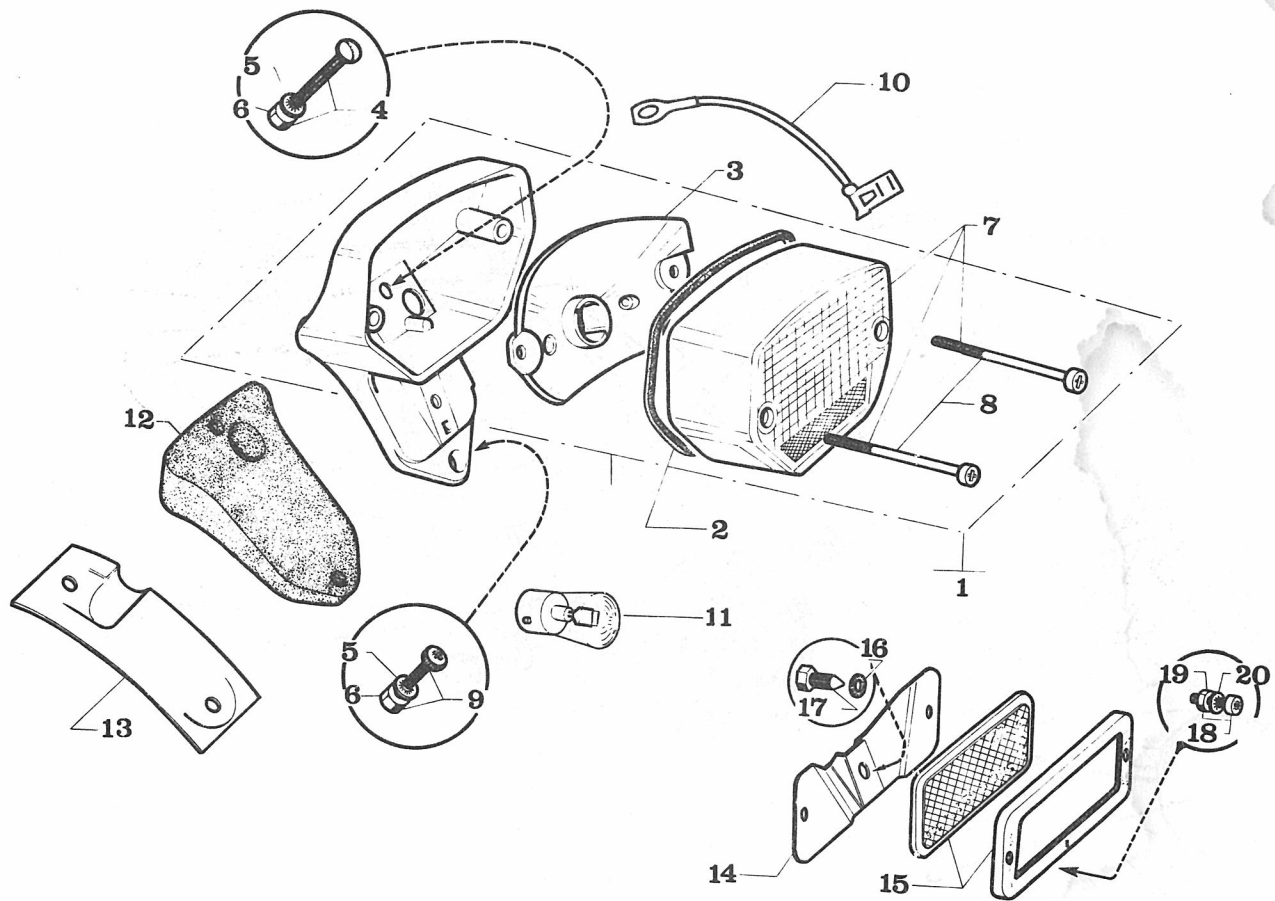

Taillight Assembly
Fig. 17

INDEX	PART NUMBER	QTY ASSY	DESCRIPTION

TAILLIGHT MANUFACTURED BY U.L.O.

1	53511	1	Rear Lamp Complete
2	21478	1	Gasket
3	52418	1	Reflector
4	53435	1	Screw
5	01172	2	Washer 6mm
6	00010	2	Nut 6 x 100 x 10mm
7	52934	1	Lens and Screws
8	21481	2	Screw
9	20105	1	Screw
10	21370	1	Ground Wire
11	53469	1	Bulb
12	53434	1	Pad
13	53436	1	Plate
14	53489	1	Reflector Support
15	53438	1	Reflector
16	00797	1	Washer - 6mm
17	16714	1	Screw
18	20550	2	Bolt and Nut
19	01430	2	Nut
20	01088	2	Washer - 4mm

Taillight Assembly
Fig. 17 Cont'd.