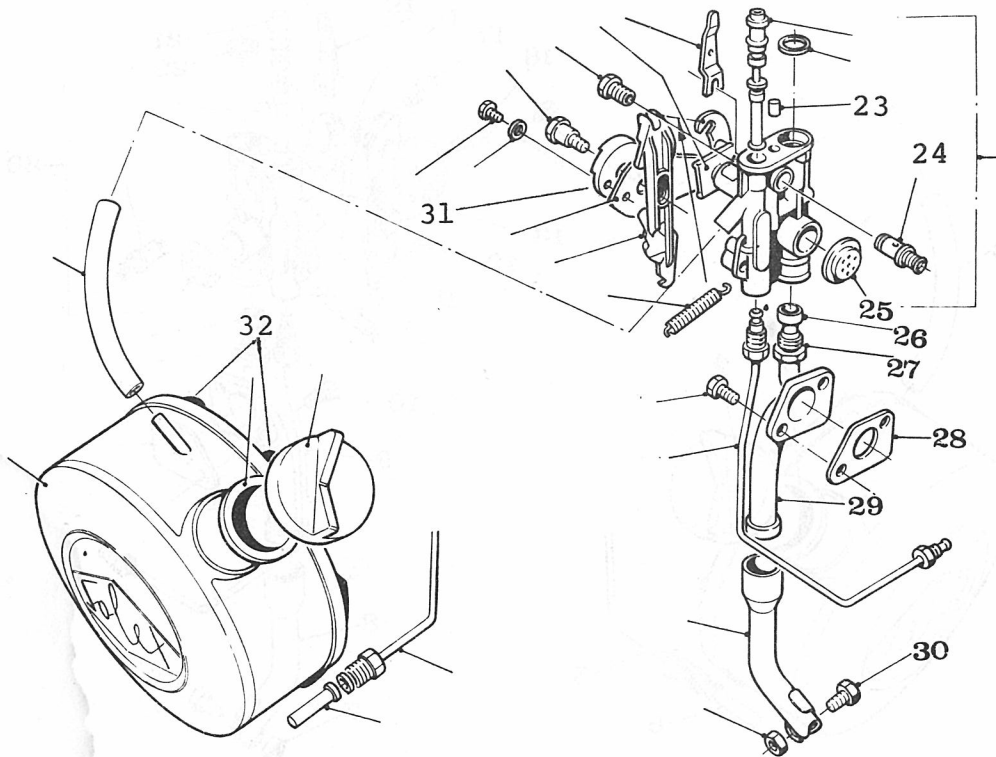

Fuel Tank and Carburetor
Fig. 5

INDEX	PART NUMBER	QTY ASSY	DESCRIPTION
23	60406	1	Air Jet 651
24	60440	1	Choke Assembly
25	60853	1	Throttle Barrel Grid
26	60442	1	Inlet Pipe Gasket
27	60445	1	Inlet Pipe Nut
28	60041	1	Pipe Gasket
29	60785	1	Inlet - Exhaust Pipe
30	60056	1	Bolt
31	60920	1	Throttle Pulley
32	60917	1	Fuel Tank Mounting Plate