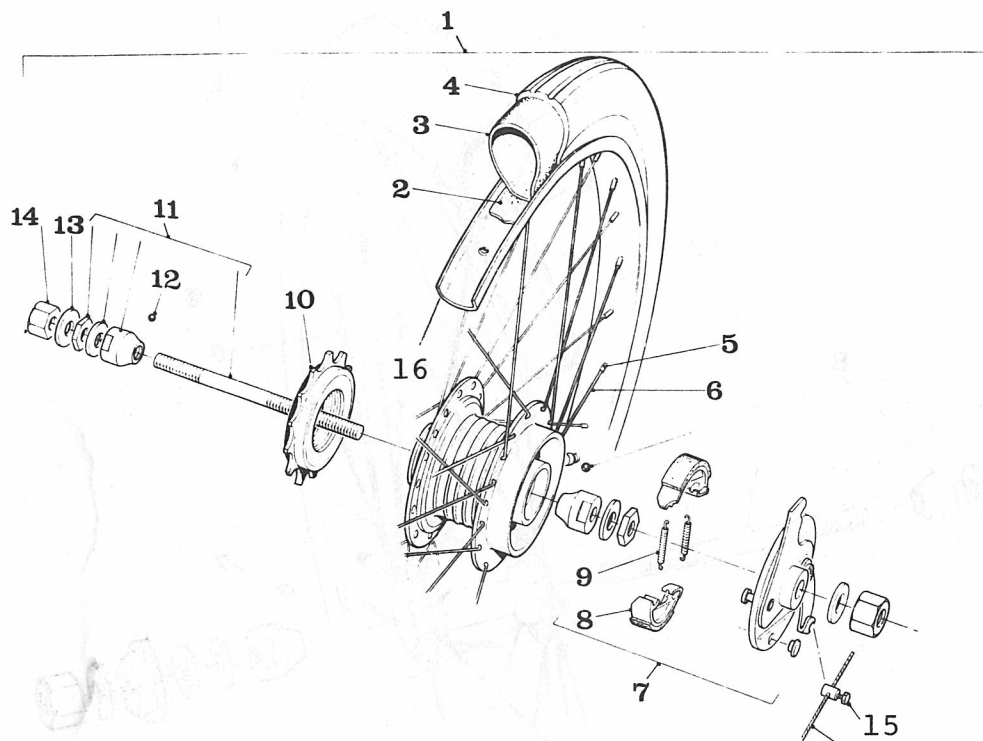

INDEX	PART NUMBER	QTY ASSY	DESCRIPTION
1	13356-00-000	1	Rear Wheel Comp. (Minus tire, tube, rim tape)
2	60554	1	Rim Tape
3	60799	1	American Tube
4	60751	1	Tire
5	61797	28	Spoke Nut
6	61359	28	Rear Spoke
7	61405	1	Brake Action Plate
8	62598	2	Rear Brake Shoe
9	62606	2	Brake Shoe Spring
10	60483	1	Free Wheel Sprocket
11	60955	1	Hub Axle - Complete
12	17187	22	Ball Bearing
13	61217	2	Washer
14	60079	2	Wheel Nut
15	61365	1	Cable End
16	61360	1	Rim