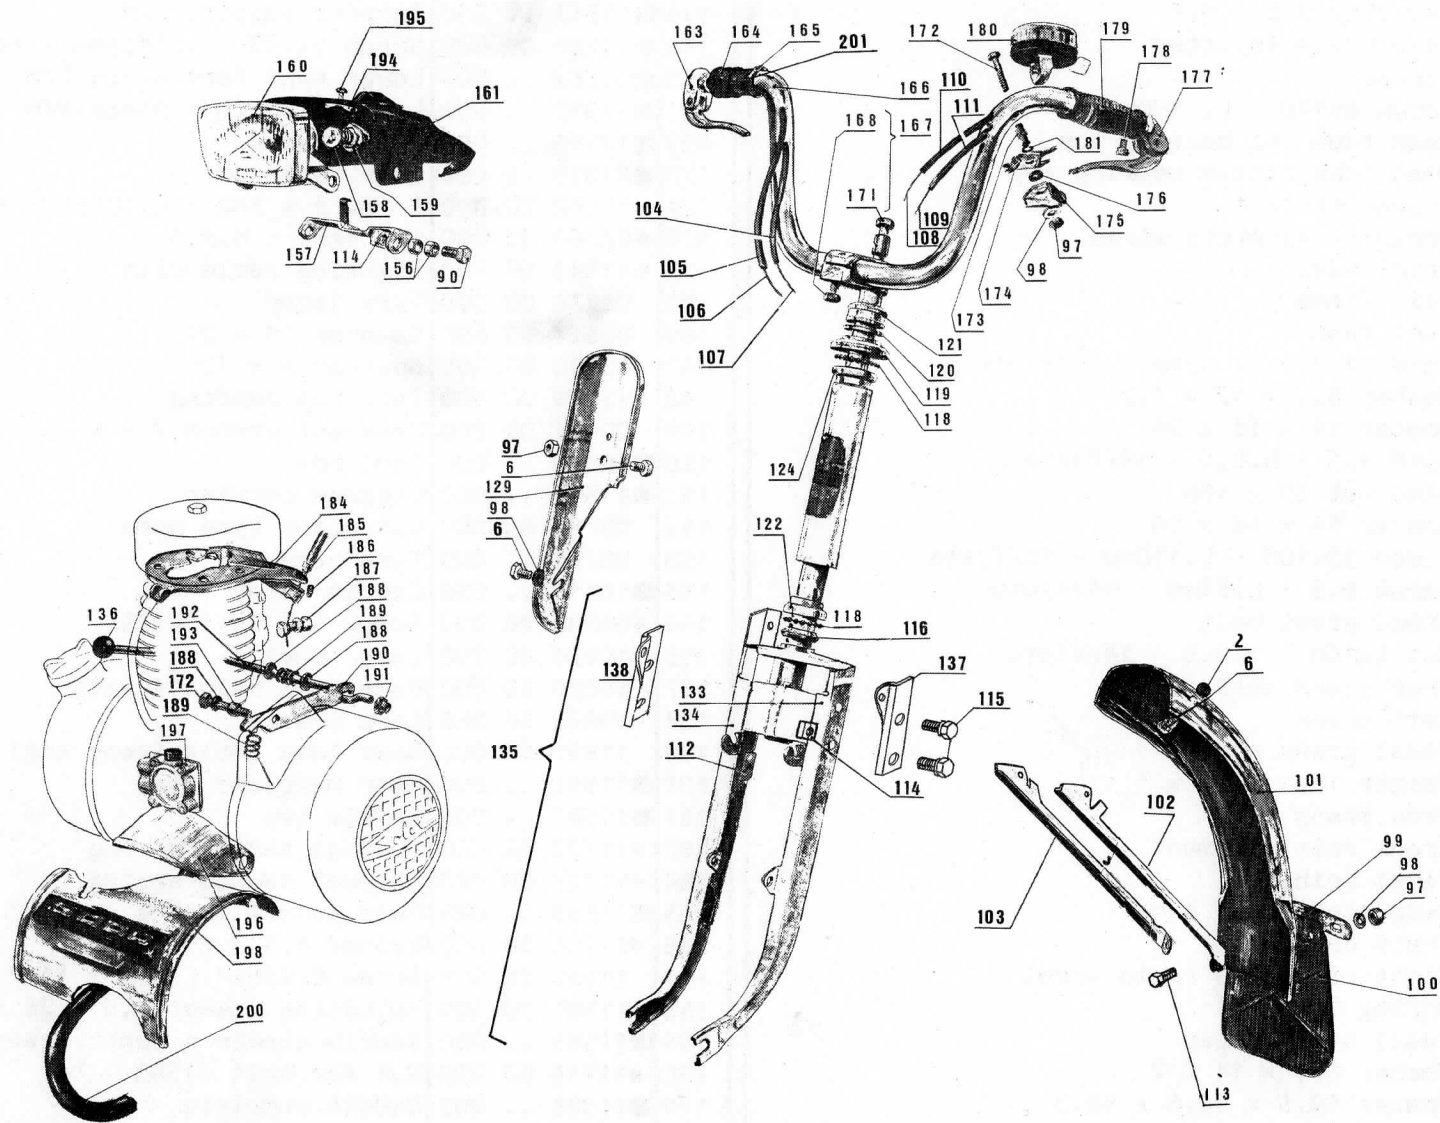

REP	REFERENCES	DESCRIPTION	REP.	REFERENCES	DESCRIPTION
2	●00051 00 000	Nut Ø6 - H.4	158	11175 00 000	Front lamp bulb
6	●00670 00 000	Screw Ø6 x 100 - L. 10mm	159	41151 00 200	Bulb holder
90	●40614 00 000	Screw Ø8 x 100 - L. 16mm	160	41149 00 200	Front lamp lens
97	●00788 00 000	Nut Ø 6 - H.5	161	41150 00 200	Front lamp cover with switch
98	●11793 00 000	Washer 6,5 x 17,3 x 1,5	163	12178 00 000	Brake lever R/H
99	11942 00 000	Splashguard clamp	164	■12146 .. 000	Handlebar grip R/H
100	■10584 .. 000	Grey splashguard	165	12145 00 000	Slow down cam
101	■11941 .. 000	Front mudguard	166	41475 00 000	Handlebar
102	■10966 .. 000	Front mudguard stay L/H	167	12241 00 000	Handlebar bracket complete
103	■10965 .. 000	Front mudguard stay R/H	168	20575 00 000	Handlebar lock screw
104	*08258 80 000	Slow-down cable cover L.: 500mm	171	41242 00 000	Expandeur bolt complete
105	*10270 80 000	Front brake cable cover - L. 735mm	172	●10307 00 000	Decompressor control bolt 6x100 L. 45mm
106	50061 00 000	Front brake cable - L. 910mm	173	●11146 00 000	Decompressor spacer 6,3 x 9,3 x 20,7
107	50063 00 000	Slow-down cable - L. 690mm	174	41387 00 000	Sleeve end bracket
108	12979 00 000	Rear brake cable - L. 1740mm	175	41303 00 000	Decompressor lever
109	50071 00 000	Decompressor cable - L. 440mm	176	●11541 00 000	Spacer washer 6,3 x 9,3 x 12,5
110	*10270 80 000	Rear brake cable cover - L. 1155mm	177	12341 00 000	Brake lever L/H
111	*08258 80 000	Decompressor brake cable cover - L. 350mm	178	●12183 00 000	Bracket fixing screw
112	●11661 00 000	Rectangular nut 6 x 100	179	■12345 .. 000	Handlebar grip L/H
113	●10266 00 000	Bottom fixing screw front mudg.6x100 L.12mm	180	41116 00 000	Bell
114	●00803 00 000	Square nut 8 x 100 - 14/flats	181	□11089 00 000	Spacer washer 6,3 x 9,3 x 3
115	●12072 00 000	Screw 8 x 100 - L. 13mm - 13/flats	184	50026 00 000	Cylinder head plate
116	11937 00 000	Crown frame	185	●20485 00 000	Sleeve end
118	11675 00 000	Ball cage fork bearing	186	●10678 00 000	Spring
119	11939 00 000	Threaded seat	187	●13108 00 000	Cable clamp
120	12273 00 000	Serrated washer	188	●00231 00 000	Washer 6,2 x 12 x 1,2
121	11940 00 000	Bearing cup lock-nut	189	●11169 00 000	Crank spring
122	10113 00 000	Bottom bearing cup	190	50021 00 000	Motor engaging lever
124	10114 00 000	Top bearing cup	191	●50124 00 000	Crank guide
129	■10969 .. 000	Shield	192	50025 00 000	Motor raising crank
133	■10954 .. 000	Front fork L/H	193	●50030 00 000	Raising lever spacer
134	■10953 .. 000	Front fork R/H	194	●41326 00 000	Parabola fixing nut
135	■10965 .. 000	Fork complete	195	●41325 00 000	Parabola fixing screw
136	■50031 .. 000	Raising lever knob	196	■11388 .. 000	Motor mud shield
137	■10055 .. 000	Left support plate raising crank	197	11470 00 000	Pétrol pompe complete
138	■12901 .. 000	Right support plate raising crank	198	■13260 .. 000	Motor cover with badge
156	●12251 00 000	Front lamp spacer 8,2 x 11,2 x 3	200	11006 05 000	Silencer
157	12505 00 000	Front lamp bracket complete	201	●12182 00 000	Twist grip ring