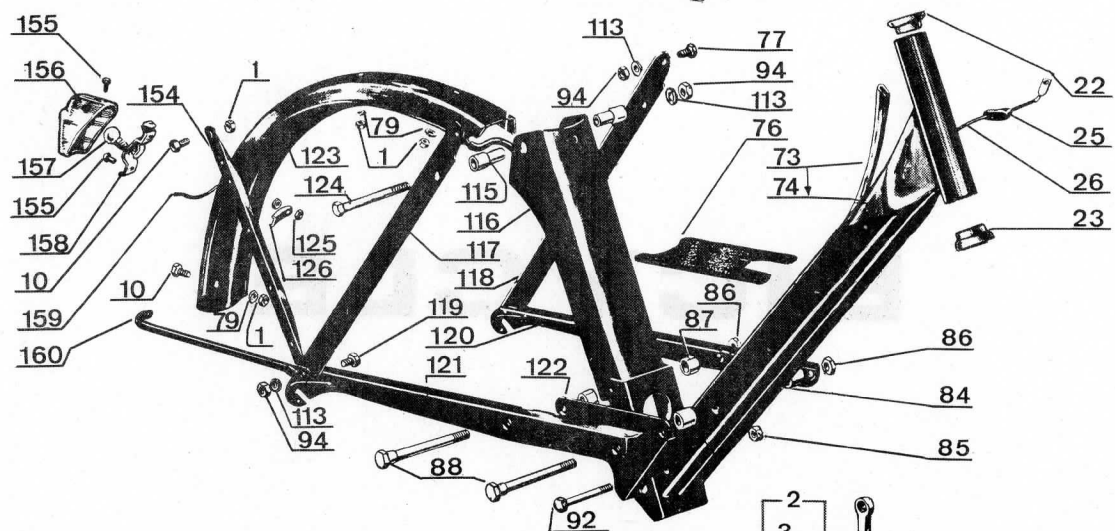

REP	REFERENCES	DESCRIPTION
1	●00051 00 000	Nut thin Ø 6 - H.4
2	●13141 00 000	Rear brake adjuster
3	●10612 00 000	Washer
10	●00670 00 000	Screw 6x100 - L. 10mm
22	10114 00 000	Head tube top bearing cup
23	10113 00 000	Head tube bottom bearing cup
25	11019 00 000	Rubber grommet
26	12877 00 000	Group of electric wires
73	11561 00 000	Joint seal
74	■12695 .. 000	Main frame
76	■11572 .. 000	Foot rest
77	●10401 00 000	Screw Ø 8 - L. 13mm - 14/flats
79	●00231 00 000	Washer 6,2 x 12 x 1,2
84	●11579 00 000	Spacer 14 x 18 x 24
85	●12215 00 000	Nut Ø 9,5 - H.6,5 - 14/flats
86	●10721 00 000	Step nut 10 x 100
87	●11580 00 000	Spacer 14 x 18 x 16
88	10804 00 000	Screw 10x100 - L.110mm - 18/flats
92	●12214 00 000	Screw 9,5 - L.55mm - 14/flats
93	●11253 00 000	Stand pivot bolt
94	●00634 00 000	Nut 8x100 - H.6,5 - 14/flats
95	11916 00 000	Prop stand spring
96	11585 00 000	Left crank
97	●10736 00 000	Pedal crank spacer
98	●10764 00 000	Washer 16,1 x 23 x 1
99	11562 00 000	Prop stand
100	12770 05 000	Crank reinforcement
101	10696 00 000	Pedal spindle
102	●00738 00 000	Complete cotler pin
103	11779 00 200	Chain 83 links
104	11778 00 000	Right crank and chain wheel
105	●00776 00 000	Spring link
108	00747 00 000	Pedal spindle cap
113	●00636 00 000	Washer 8,1 x 14 x 2
114	●11581 00 000	Spacer 10,5 x 13,5 x 58,2
115	●11668 00 000	Linkage
116	■11555 .. 000	Saddle mounting
117	■11556 .. 000	Carrier support R/H

REP	REFERENCES	DESCRIPTION
118	■11557 .. 000	Carrier support L/H
119	■11204 00 000	Screw 8x100 - L.14,5mm - 14/flats
120	■11553 .. 000	Lower rear fork blade L/H
121	■11552 .. 000	Lower rear fork blade R/H
122	■11558 .. 000	Chain guard
123	■11910 .. 000	Rear Mudguard
124	11582 00 000	Screw 8 x 100 - L.109mm - 14/flats
125	●00340 00 000	Nut 4x75 - H.2,5
126	●11943 00 000	Lighting cable clip
145	00775 00 000	Tyre lever
146	00867 00 000	Spanner 14 x 21
147	10310 00 000	Spanner 9 x 12
148	11479 00 000	Tool box padding
149	00401 00 000	Crescent wrench 7 x 9
150	■10610 .. 000	Tool box
151	■11554 .. 000	Luggage carrier
152	00769 00 000	Connector tyre pump
153	00768 .. 000	Tyre pump
154	■10715 .. 000	Carrier stay
155	●00343 00 000	Screw 4 x 75 - L.75
156	10824 00 200	Lamp shell
157	10883 00 000	Rear lamp bulb 14 volts
158	10829 00 200	Lamp bracket
159	11691 00 000	Rear lamp cable (rear end)
160	■11912 .. 000	Rear mudguard stay
161	■11587 .. 000	Saddle top
163	●11722 00 000	Central saddle spring
164	●11723 00 000	Lateral saddle spring
165	■11589 .. 000	Rear saddle spring
166	●11718 00 000	Washer 8,5 x 20 x 2
167	11590 00 000	Screw 8x125 - L. 25 - 14/flats
168	●11591 00 000	Adjusting washer 8,5 x 25 x 3
169	■11565 .. 000	Saddle cradle support assembly
170	●11719 00 000	Nut for bolt 11590
174	■11586 .. 000	Saddle complete
175	{00741 01 220	Right pedal
	{00741 01 210	Left pedal